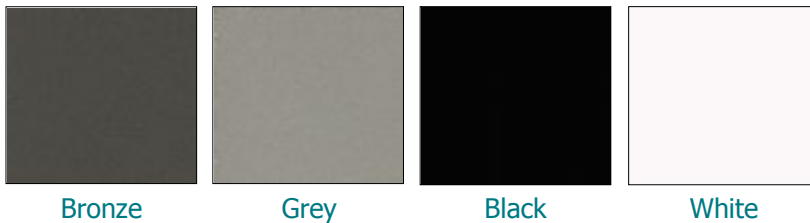

Melody Lounge Chair

Melody Frame Colors:

- ♪ Measures 30.1"W * 37"H * 30.1"D * 17"SH – 8 Lbs.
- ♪ Welded aluminum frame with powder coated automotive enamel finish
 - ♪ Easy to clean PVC sling allows air to flow
 - ♪ PVC sling available in many different colors
 - ♪ Manufacturer's 3-year limited warranty
 - ♪ Ships ready to use