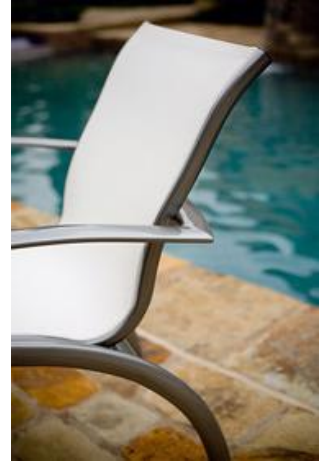

Melody Lounge Chair

Melody Frame Colors:

- ♪ Measures 30.1"W * 37"H * 30.1"D * 17"SH – 8 Lbs.
- ♪ Welded aluminum frame with powder coated automotive enamel finish
 - ♪ Easy to clean PVC sling allows air to flow
 - ♪ PVC sling available in many different colors
 - ♪ Manufacturer's 3-year limited warranty
 - ♪ Ships ready to use