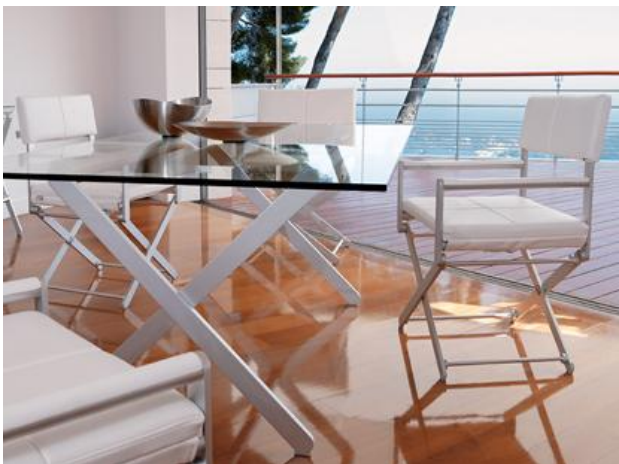

## Oskar Dining Chair

---

- ♪ Measures 21.25"W \* 34.25"H \* 19.3"D \* 20"SH – 24 Lbs.
- ♪ Frames crafted from anodized, heavy duty aluminum
- ♪ Durable, white PVC mesh sling is included – optional padded slings are available
- ♪ Arms inlaid with finely sanded and curved plantation teak arms
  - ♪ Chair scissor folds for easy storage
  - ♪ Available in silver finish with white sling
  - ♪ Manufacturers 5-year limited warranty
  - ♪ Ships ready to use